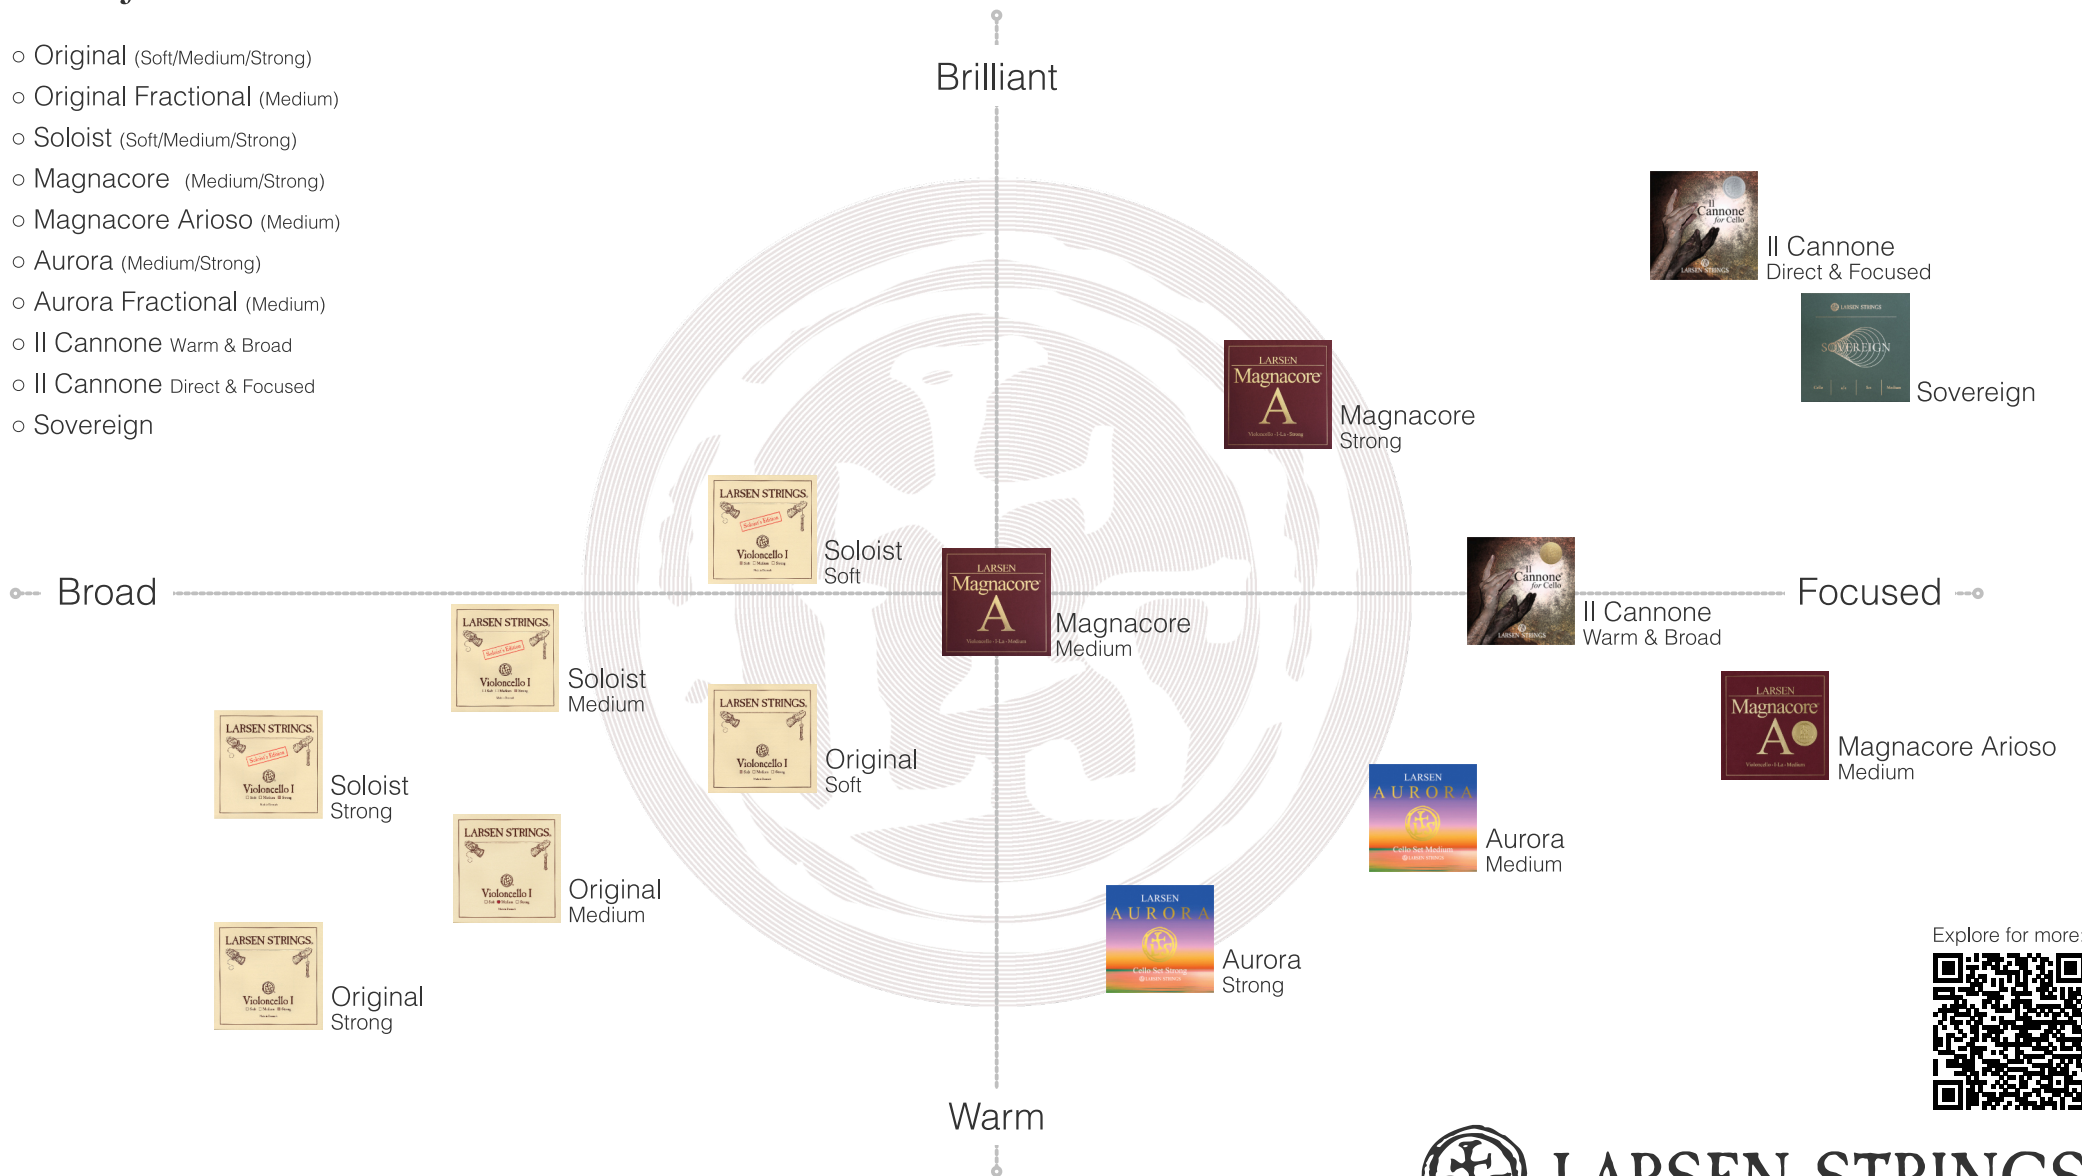

Larsen Sound Map

Sets for Cello

- Original (Soft/Medium/Strong)
- Original Fractional (Medium)
- Soloist (Soft/Medium/Strong)
- Magnacore (Medium/Strong)
- Magnacore Arioso (Medium)
- Aurora (Medium/Strong)
- Aurora Fractional (Medium)
- II Cannone Warm & Broad
- II Cannone Direct & Focused
- Sovereign

Explore for more:

LARSEN STRINGS