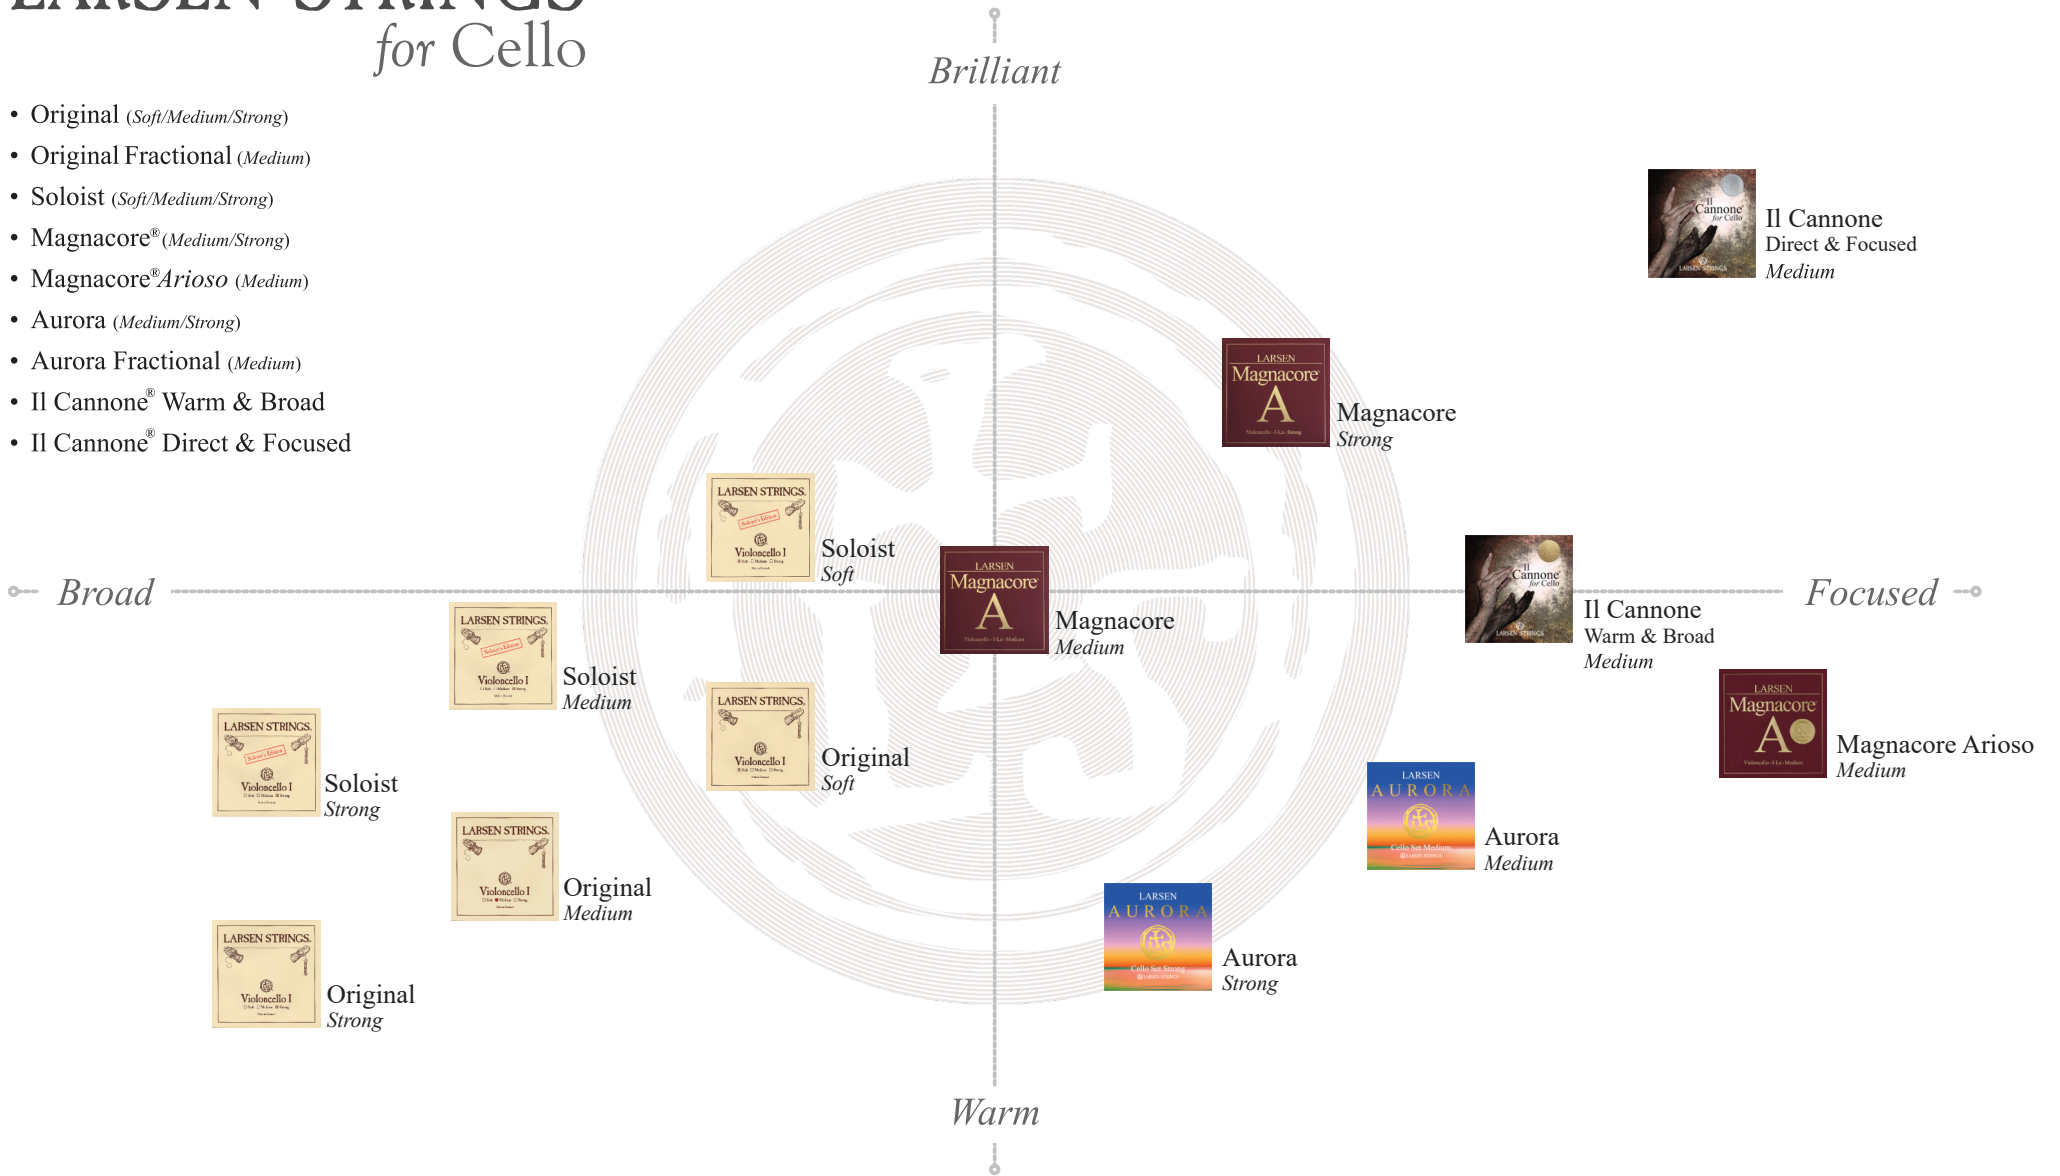

sound map sets

LARSEN STRINGS

for Cello

- Original (Soft/Medium/Strong)
- Original Fractional (Medium)
- Soloist (Soft/Medium/Strong)
- Magnacore® (Medium/Strong)
- Magnacore® *Arioso* (Medium)
- Aurora (Medium/Strong)
- Aurora Fractional (Medium)
- Il Cannone® Warm & Broad
- Il Cannone® Direct & Focused