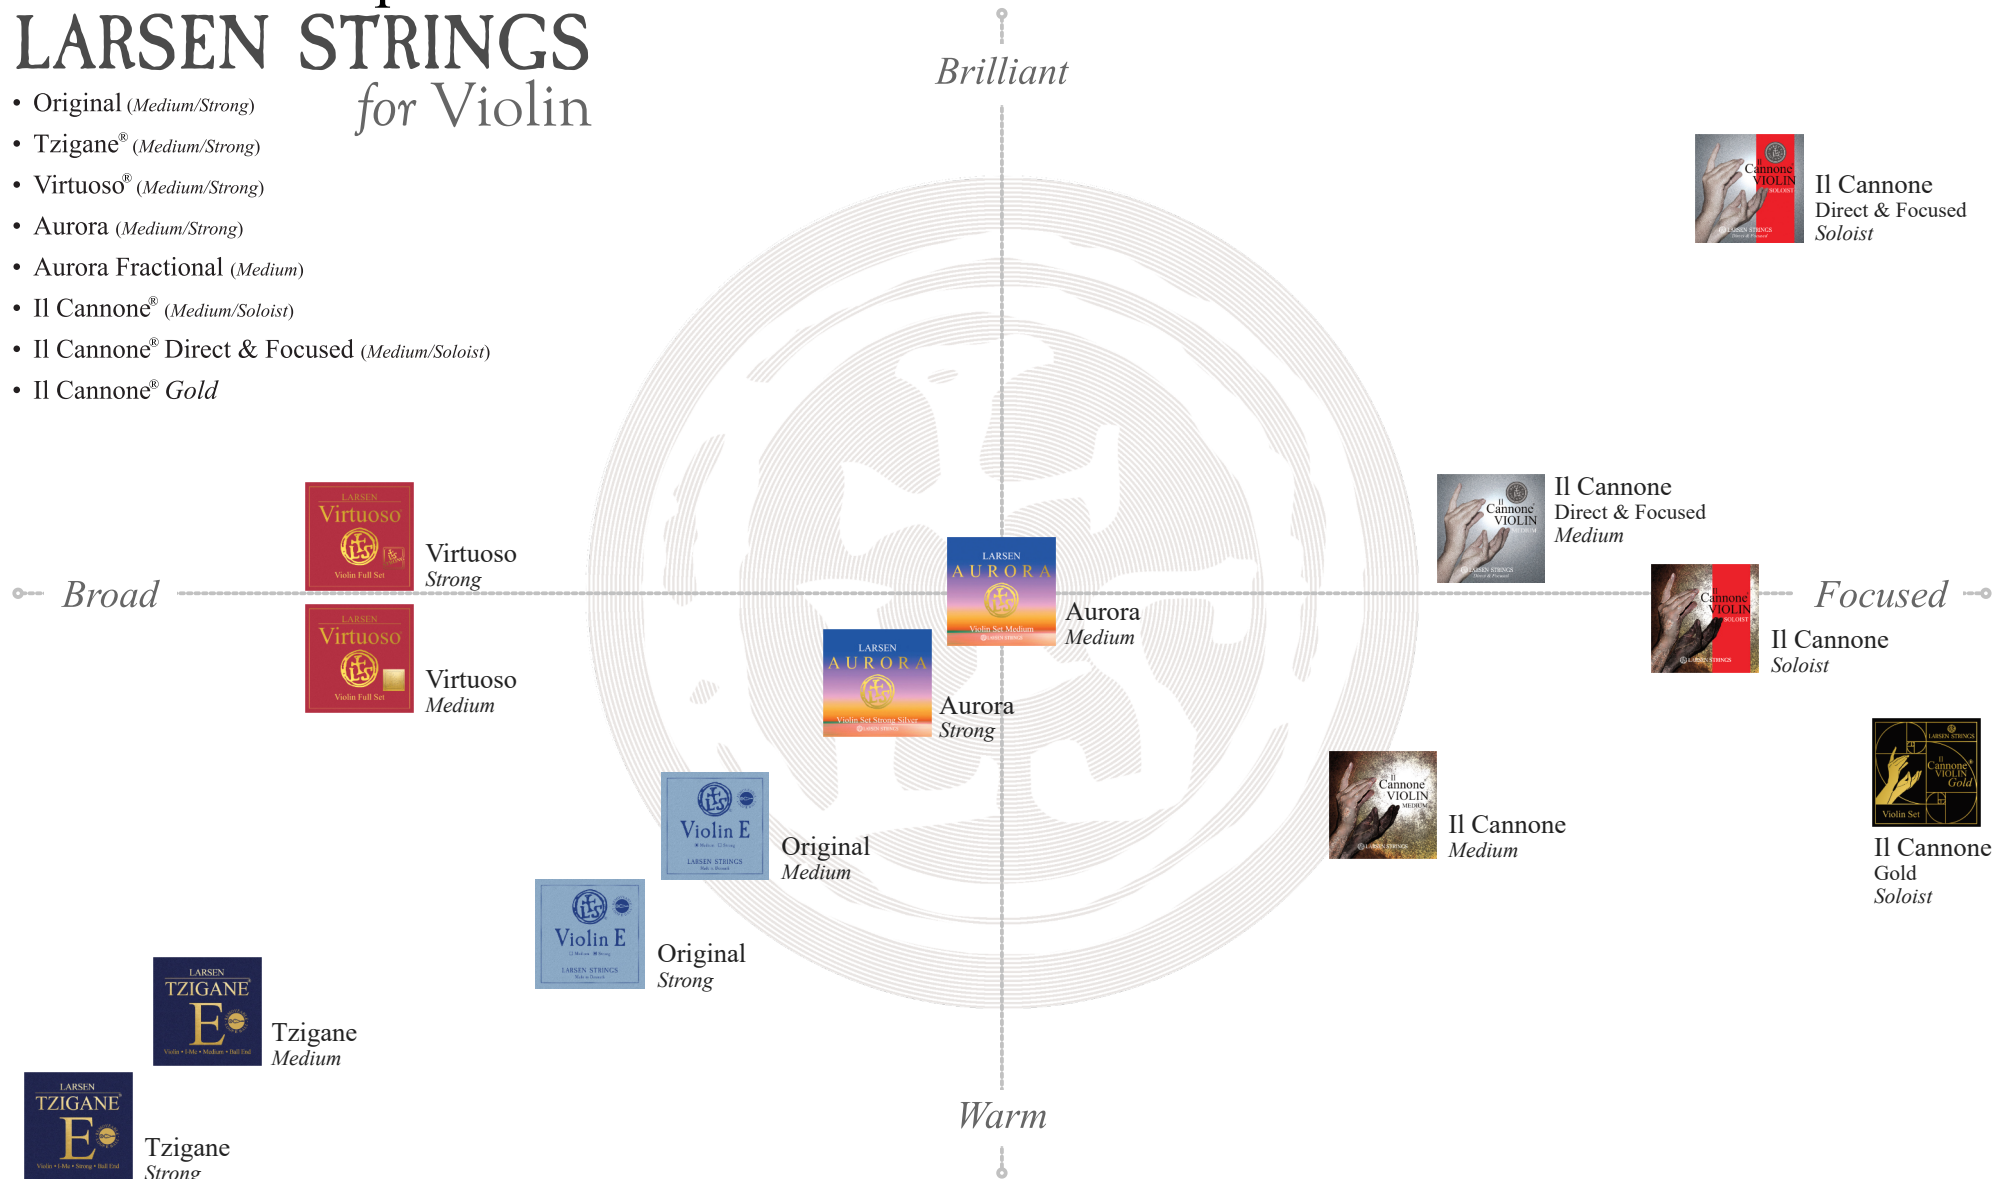

# sound map sets LARSEN STRINGS for Violin

- Original (Medium/Strong)
- Tzigane® (Medium/Strong)
- Virtuoso® (Medium/Strong)
- Aurora (Medium/Strong)
- Aurora Fractional (Medium)
- Il Cannone® (Medium/Soloist)
- Il Cannone® Direct & Focused (Medium/Soloist)
- Il Cannone® Gold